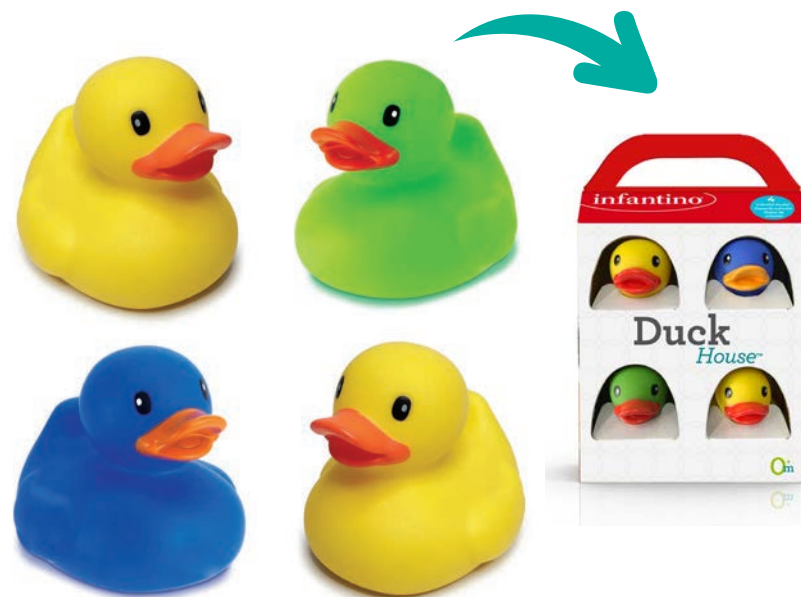

205040-03 | 7-73554-05040-0 | **12m+**

At Shelf Positioning:  
Peg Card with Blister  
Product + Packaging:  
5.98"W x 1.93"D x 7.99"H  
MC Qty: 6 Pieces

**Fun Time Duck™**

Our Fun Time Duck makes the perfect classic bath time companion. They add a splash of fun to the tub, water table or play mat.

506-102Y | 7-73554-06102-4 | Om+

At Shelf Positioning: PDQ  
Product + Packaging: 3.25"W x 3.75"D x 3.25"H  
MC Qty: 48 Pieces

**Aquarium Bath Squirters™**

Squeeze, squirt, and play with eight colorful sea life pals. Easy for tiny hands to hold and soft for grabbing or gumming. The set includes an octopus, goldfish, seahorse, starfish, whale, shark, coral, and coral ball.

205-031 | 7-73554-05031-8 | Om+

At Shelf Positioning: Fish Bowl Plastic Tub  
Product + Packaging: 6.5"W x 4.0"D x 6.5"H  
MC Qty: 6 Pieces

205-031A | 7-73554-05031-8 | Om+

At Shelf Positioning: Mesh Bag  
Product + Packaging: 4.5"W x 3.25"D x 12.75"H  
MC Qty: 6 Pieces

**Soft Foam Puzzle Mat™**

From tummy time to their first steps - this extra thick foam mat creates a safe, soft place for little ones to play. The textured pieces provide early sensory interaction and the pop-out puzzle shapes encourage cognitive shape sorting skills.