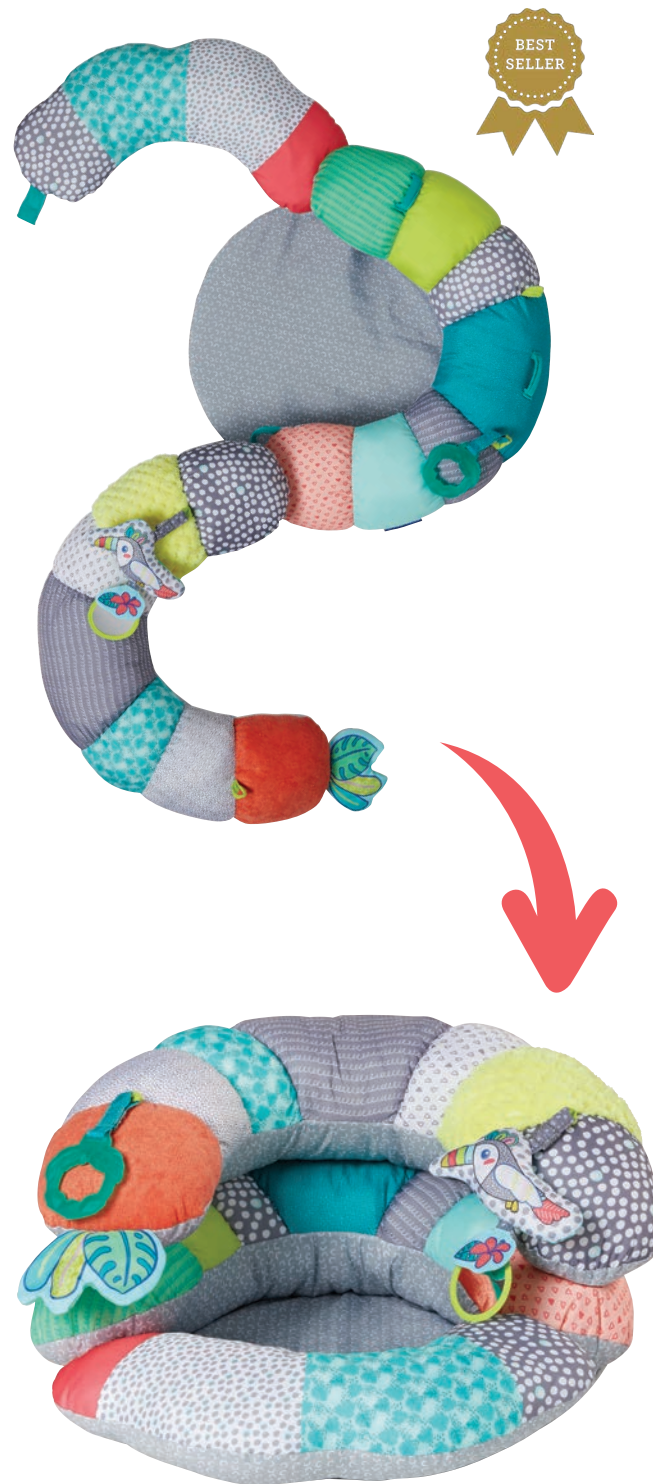

2-in-1 Tummy Time & Seated Support™

This soft, colorful multi-functional must-have starts as a playful tummy time prop and transforms to a stacked, hugging seat support for beginners.

213006-00 | 7-73554-13006-5 | Om+

At Shelf Positioning: Box
Product + Packaging:
18.0"W x 6.0"D x 12.0"H
MC Qty: 4 Pieces